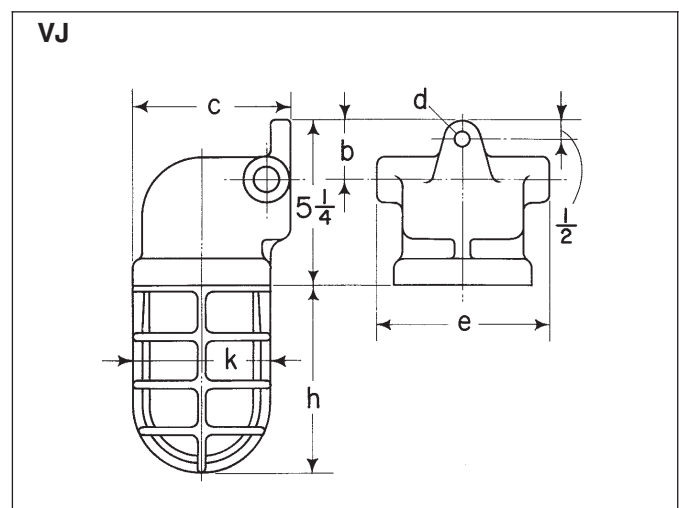

1L V-Series Incandescent Luminaires

Enclosed and Gasketed Dimensions

Hub Size	a	c	d	h	k
1/2	7/8	3 1/16	4	6 3/16	4 9/16
3/4	7/8	3 1/16	4	6 3/16	4 9/16

Hub Size	a	b	c	g	h	k
1/2	4 15/16	4 3/16	5 15/16	2 1/2	6 3/16	4 9/16
3/4	4 15/16	4 3/16	6 3/16	2 3/4	6 3/16	4 9/16

Hub Size	c	h	k
1/2	4 7/8	6 3/16	4 9/16
3/4	4 7/8	6 3/16	4 9/16

Hub Size	b	c	d	e	h	k
1/2	1 13/16	4 7/8	3/8	5 3/8	6 3/16	4 9/16
3/4	1 15/16	4 7/8	3/8	5 3/8	6 3/16	4 9/16