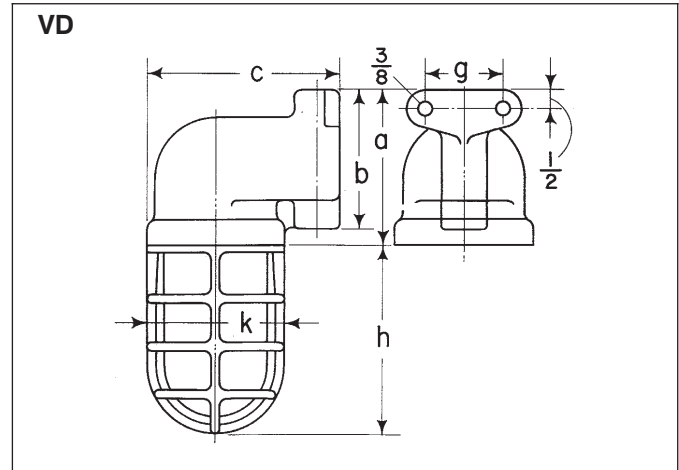

1L V-Series Incandescent Luminaires

Enclosed and Gasketed Dimensions

Hub Size	a	c	d	h	k
1/2	7/8	3 1/16	4	6 3/16	4 9/16
3/4	7/8	3 1/16	4	6 3/16	4 9/16

Hub Size	a	b	c	g	h	k
1/2	4 15/16	4 3/16	5 15/16	2 1/2	6 3/16	4 9/16
3/4	4 15/16	4 3/16	6 3/16	2 3/4	6 3/16	4 9/16

Hub Size	c	h	k
1/2	4 7/8	6 3/16	4 9/16
3/4	4 7/8	6 3/16	4 9/16

Hub Size	b	c	d	e	h	k
1/2	1 13/16	4 7/8	3/8	5 3/8	6 3/16	4 9/16
3/4	1 15/16	4 7/8	3/8	5 3/8	6 3/16	4 9/16