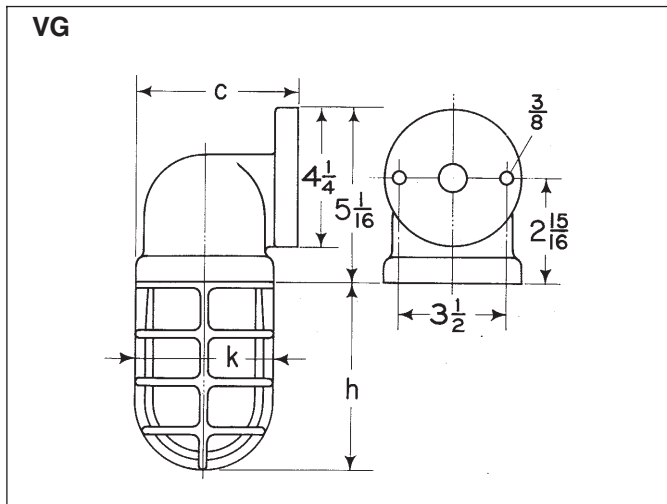

1L V-Series Incandescent Luminaires

Enclosed and Gasketed Dimensions

Hub Size	a	c	d	h	k
1/2	7/8	3 1/16	4	6 3/16	4 9/16
3/4	7/8	3 1/16	4	6 3/16	4 9/16

Hub Size	a	b	c	g	h	k
1/2	4 15/16	4 3/16	5 15/16	2 1/2	6 3/16	4 9/16
3/4	4 15/16	4 3/16	6 3/16	2 3/4	6 3/16	4 9/16

Hub Size	c	h	k
1/2	4 7/8	6 3/16	4 9/16
3/4	4 7/8	6 3/16	4 9/16

Hub Size	b	c	d	e	h	k
1/2	1 13/16	4 7/8	3/8	5 3/8	6 3/16	4 9/16
3/4	1 15/16	4 7/8	3/8	5 3/8	6 3/16	4 9/16