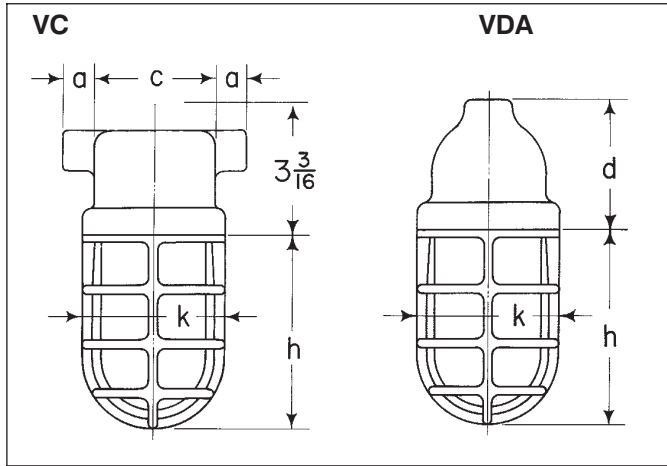

1L V-Series Incandescent Luminaires

Enclosed and Gasketed Dimensions

Hub Size	a	c	d	h	k
1/2	7/8	3 1/16	4	6 3/16	4 9/16
3/4	7/8	3 1/16	4	6 3/16	4 9/16

Hub Size	a	b	c	g	h	k
1/2	4 15/16	4 3/16	5 15/16	2 1/2	6 3/16	4 9/16
3/4	4 15/16	4 3/16	6 3/16	2 3/4	6 3/16	4 9/16

Hub Size	c	h	k
1/2	4 7/8	6 3/16	4 9/16
3/4	4 7/8	6 3/16	4 9/16

Hub Size	b	c	d	e	h	k
1/2	1 13/16	4 7/8	3/8	5 3/8	6 3/16	4 9/16
3/4	1 15/16	4 7/8	3/8	5 3/8	6 3/16	4 9/16